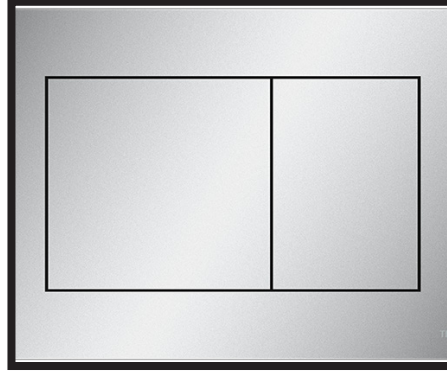

SANITARYWARE

*There is an extra charge for black finish