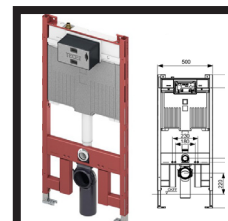

**TECE**  
 Unicistern 13cm  
 brick wall

**TECE**  
 Unicistern  
 8cm  
 gypsum  
 board  
 wall

**\*\*KARAG TRUMPET**  
 Electric towel rail  
 Chrome or

**KARAG TRUMPET**  
 Electric  
 towel rail  
 \*Black matt