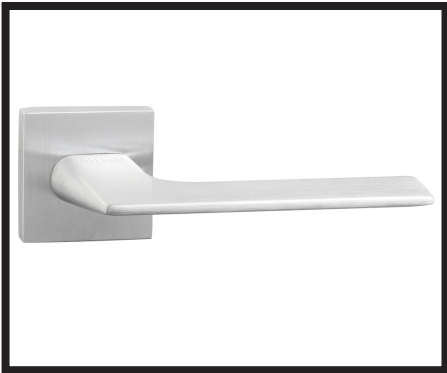

CARPENTRY FINISHES

*There is an extra charge for black finish

BIANCO
semi-matt laminate
wardrobes

BIANCO
semi-matt laminate
interior doors