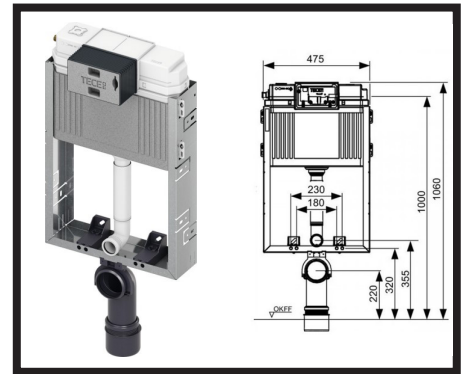

MODI SIENA
Toilet Paper holder
*Black matt

TECE
Unicistern 13cm
brick wall